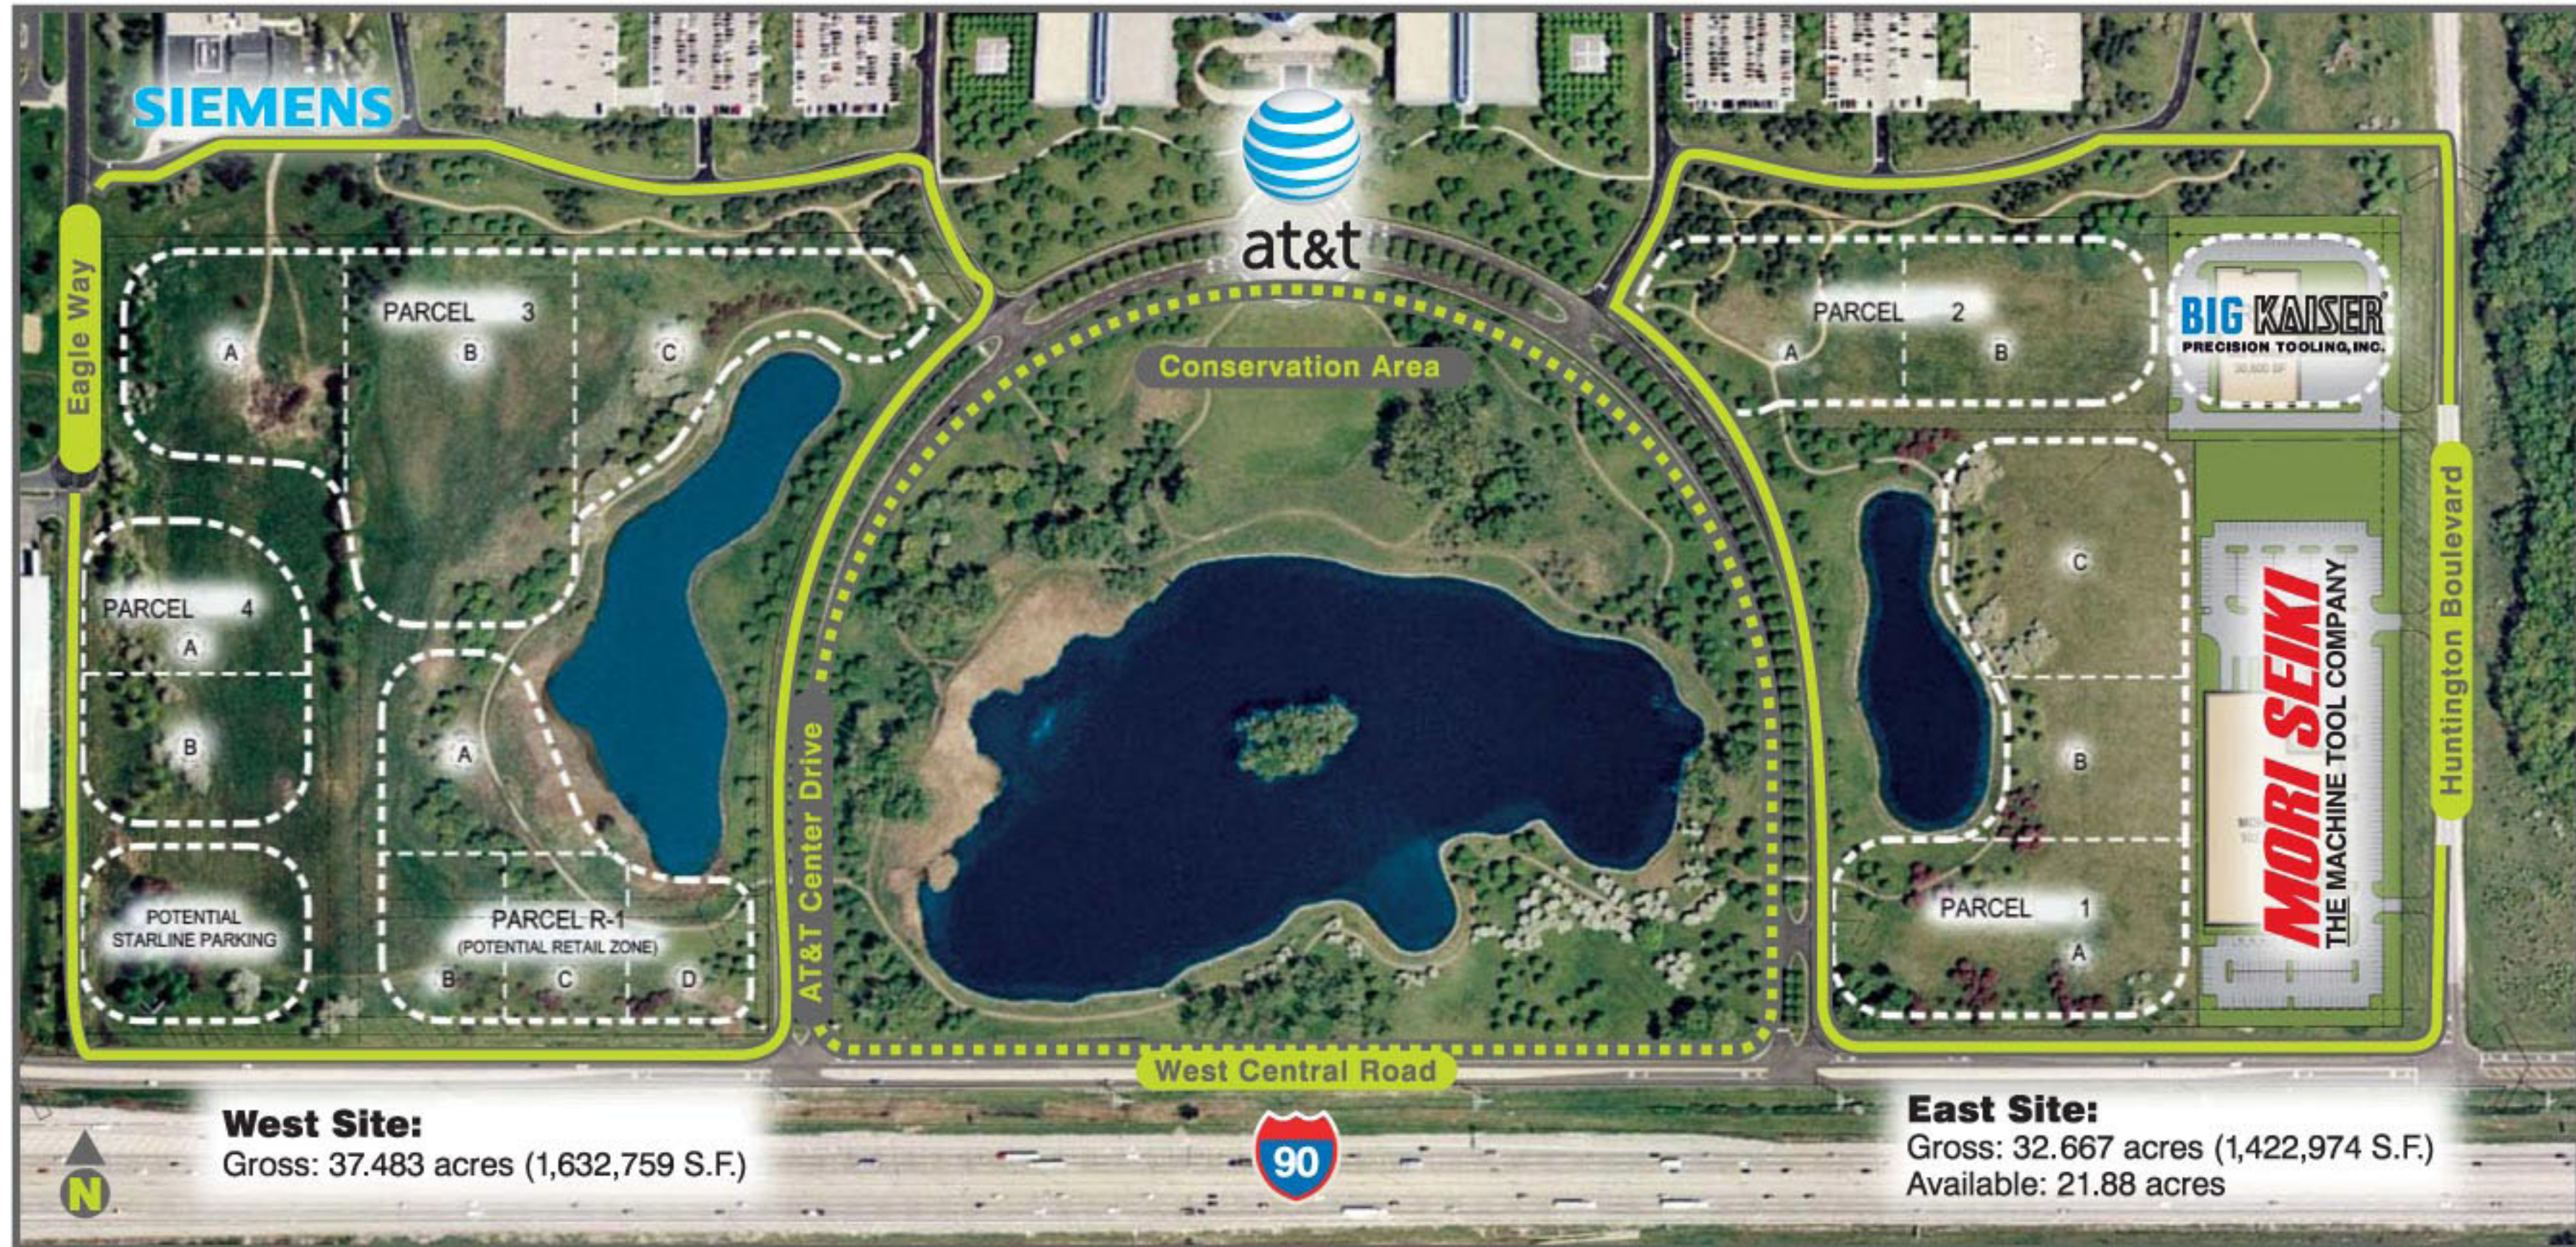

## Site Plan

18 MILES TO O'HARE AIRPORT

Central Road & Huntington Boulevard  
Hoffman Estates, IL 60192  
www.huntington90.com

NAI Hiffman  
Jeff Fischer: 630.317.0726  
Adam Marshall, CCIM: 630.691.0603

WHITE CUBE  
Tak O'Haru: 847.772.4028

A Co-Development of:

**MC SHANE**  
DEVELOPMENT  
COMPANY

**MetLife**  
Real Estate Investments