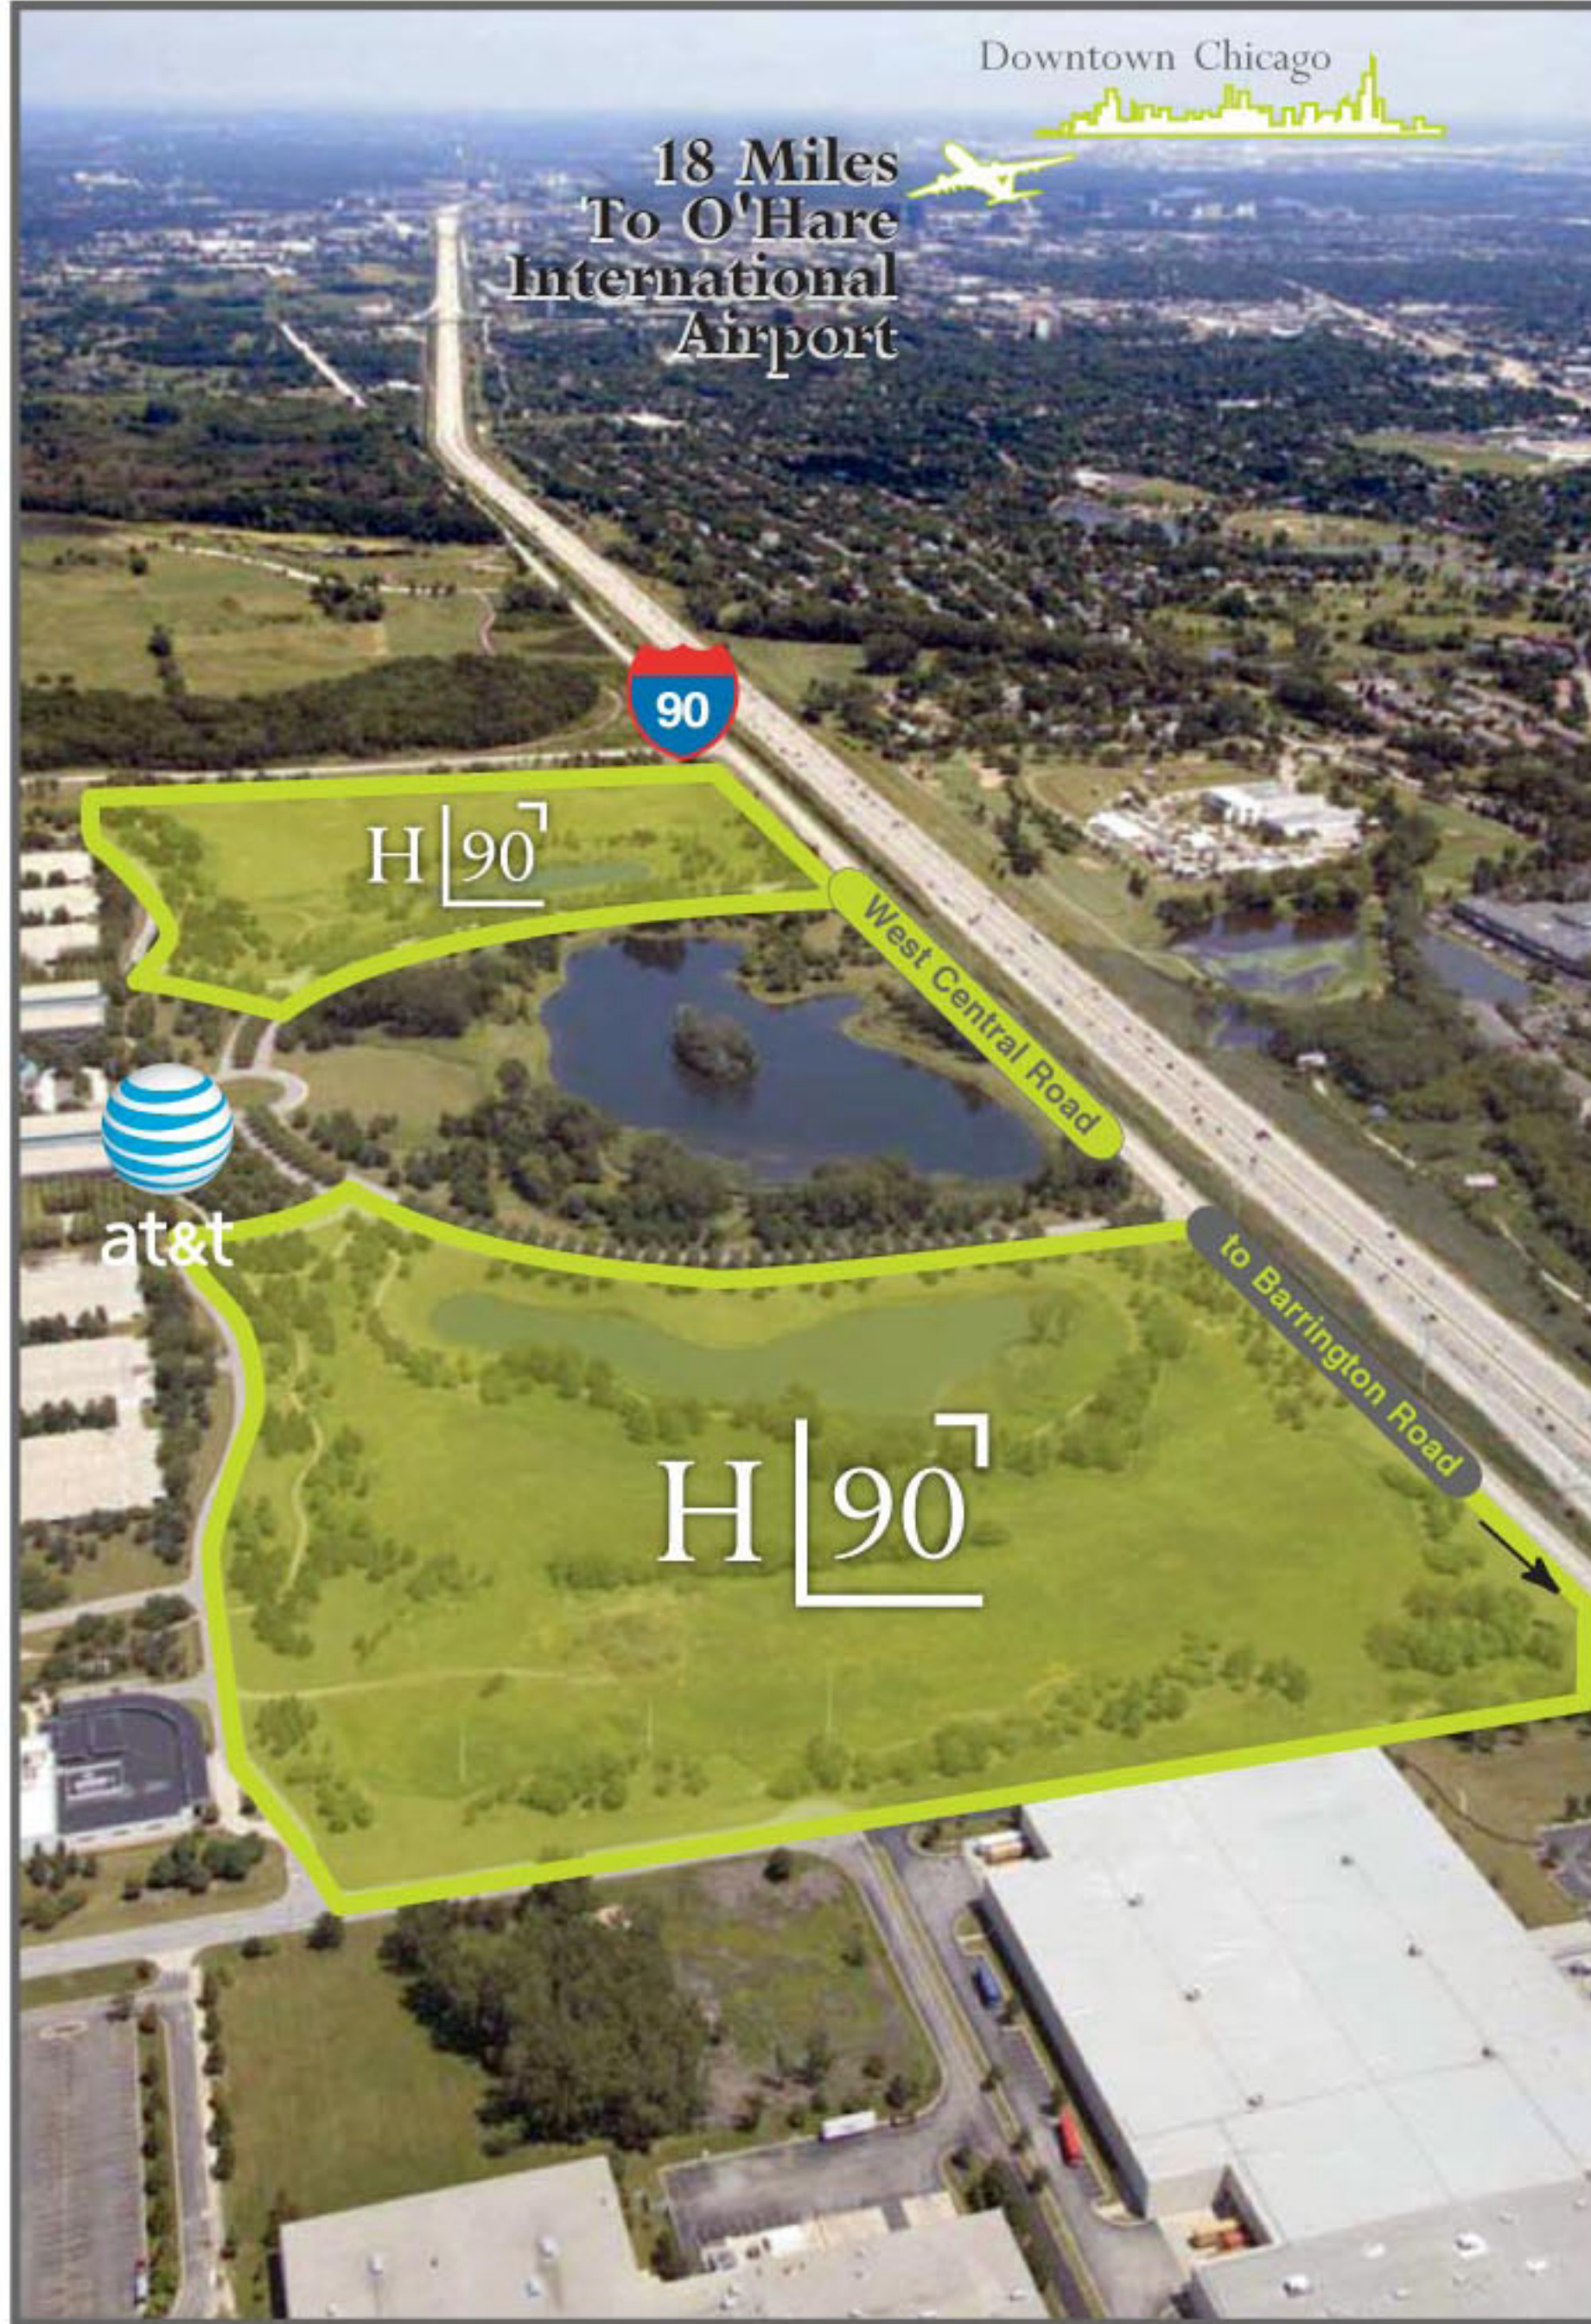

> Aerial 1

A Co-Development of:

Central Road & Huntington Boulevard  
Hoffman Estates, IL 60192  
www.huntington90.com

NAI Hiffman  
Jeff Fischer: 630.317.0726  
Adam Marshall, CCIM: 630.691.0603

WHITE CUBE  
Tak O'Haru: 847.772.4028